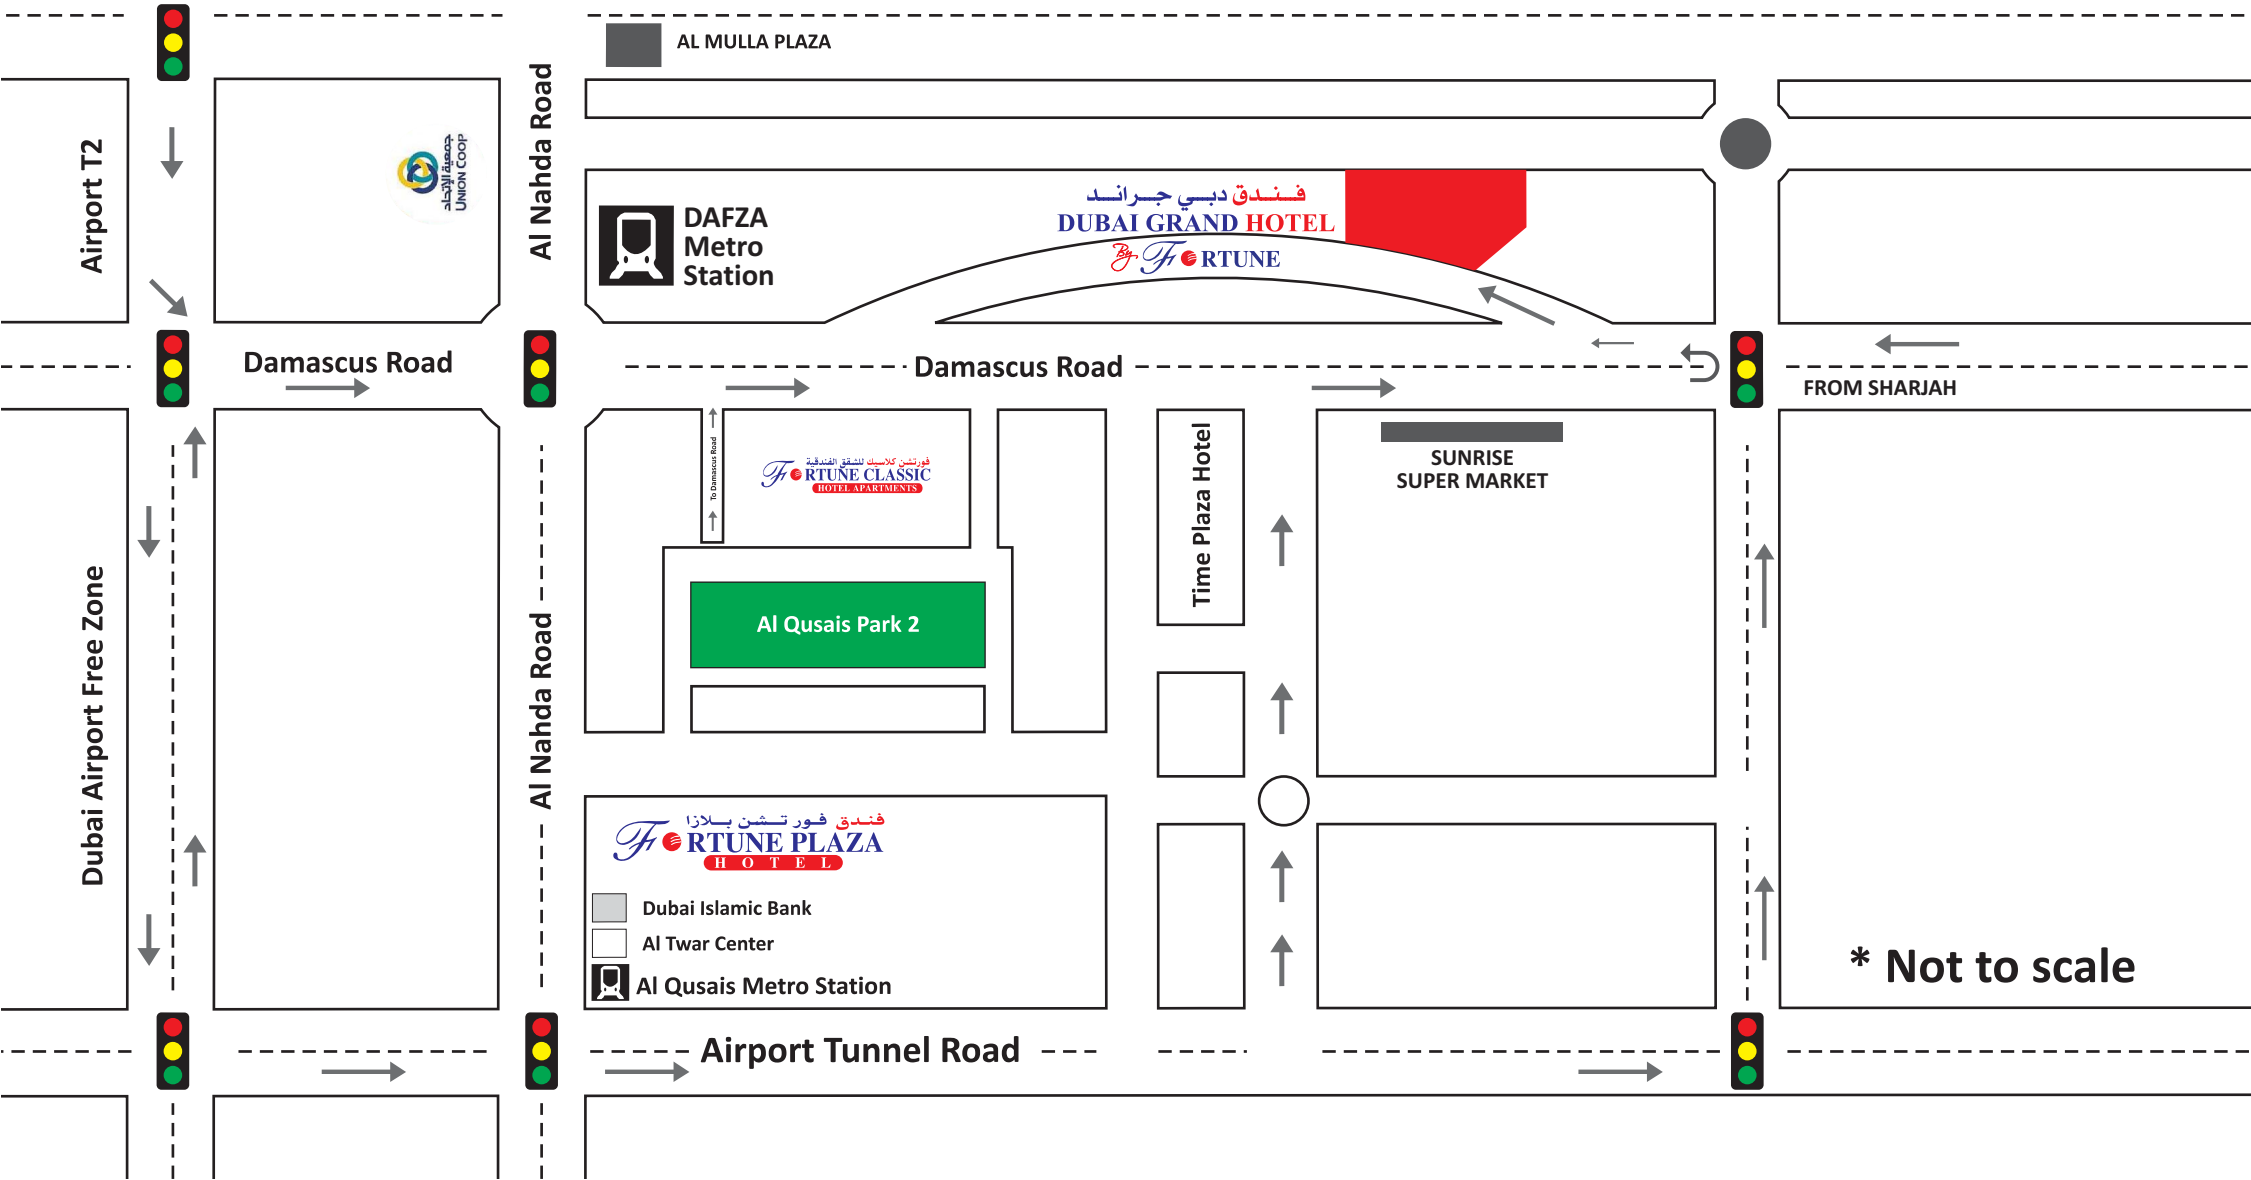

LOCATION MAP - DUBAI GRAND HOTEL *By* FORTUNE

FROM SHARJAH

* Not to scale